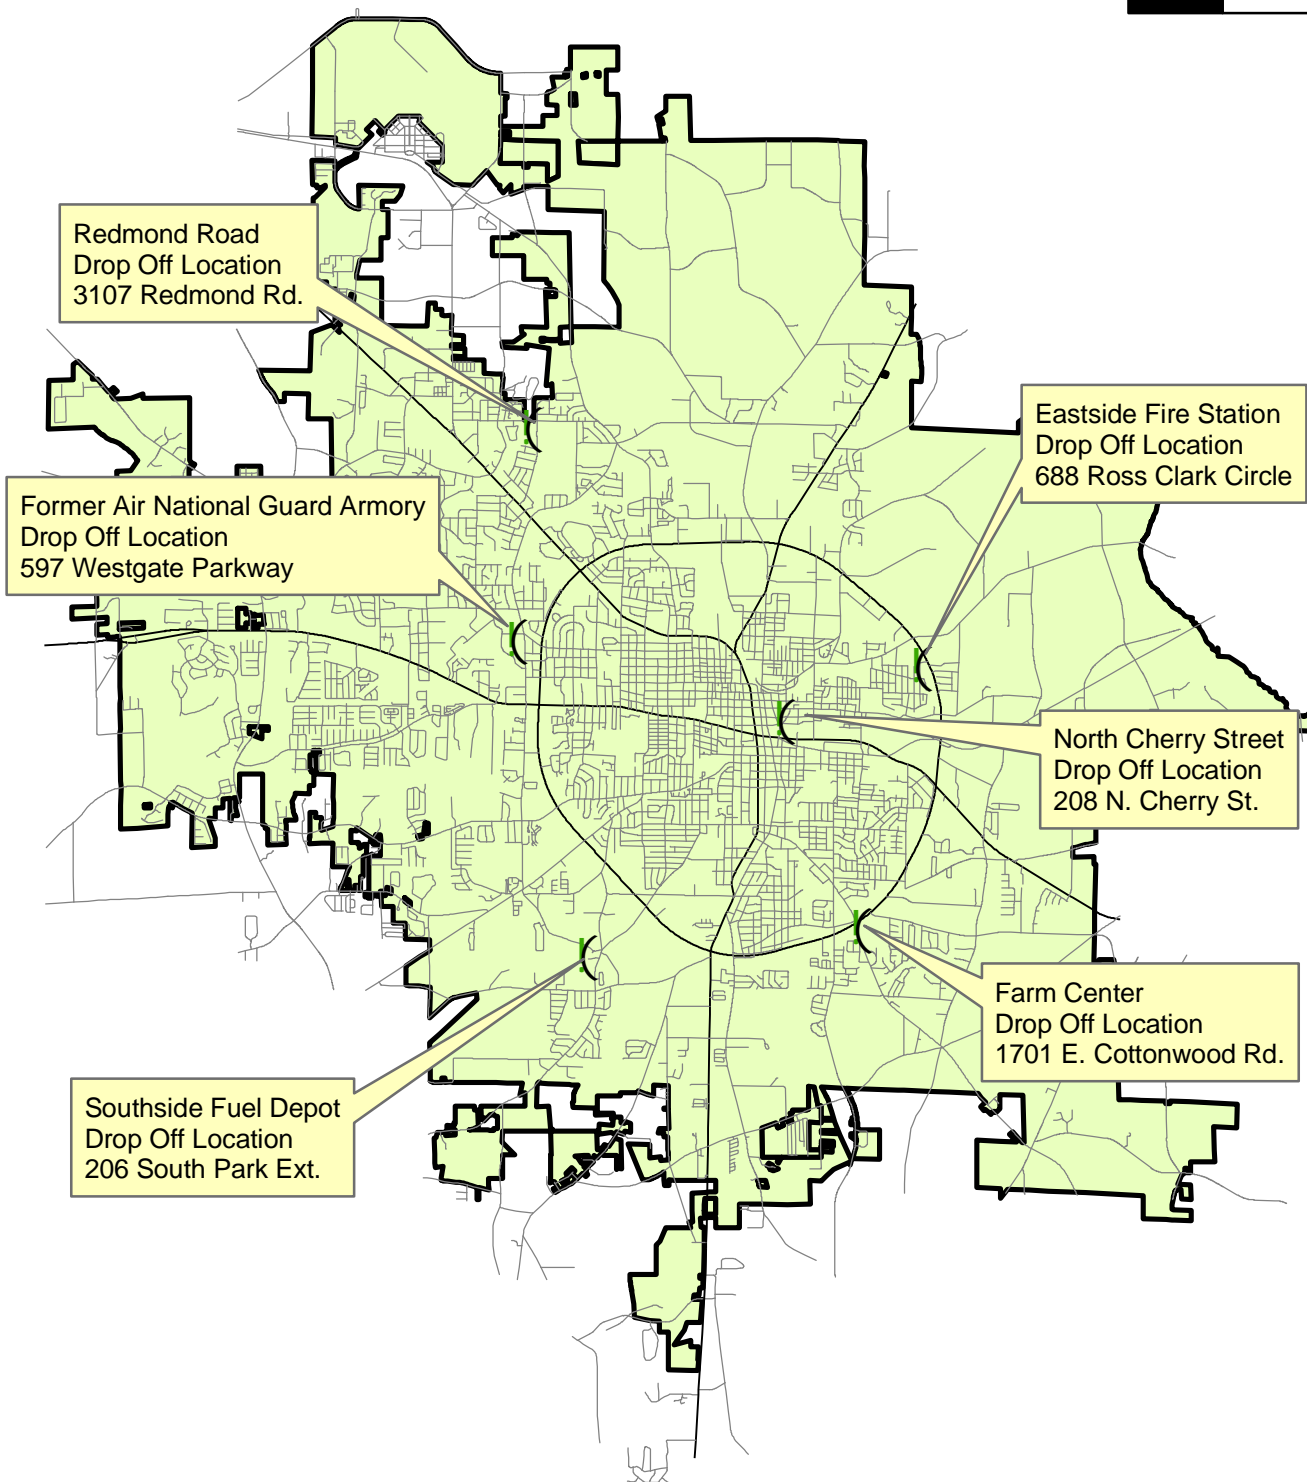

Recycle Drop Off Locations City of Dothan

Redmond Road
Drop Off Location
3107 Redmond Rd.

Former Air National Guard Armory
Drop Off Location
597 Westgate Parkway

Southside Fuel Depot
Drop Off Location
206 South Park Ext.

Eastside Fire Station
Drop Off Location
688 Ross Clark Circle

North Cherry Street
Drop Off Location
208 N. Cherry St.

Farm Center
Drop Off Location
1701 E. Cottonwood Rd.