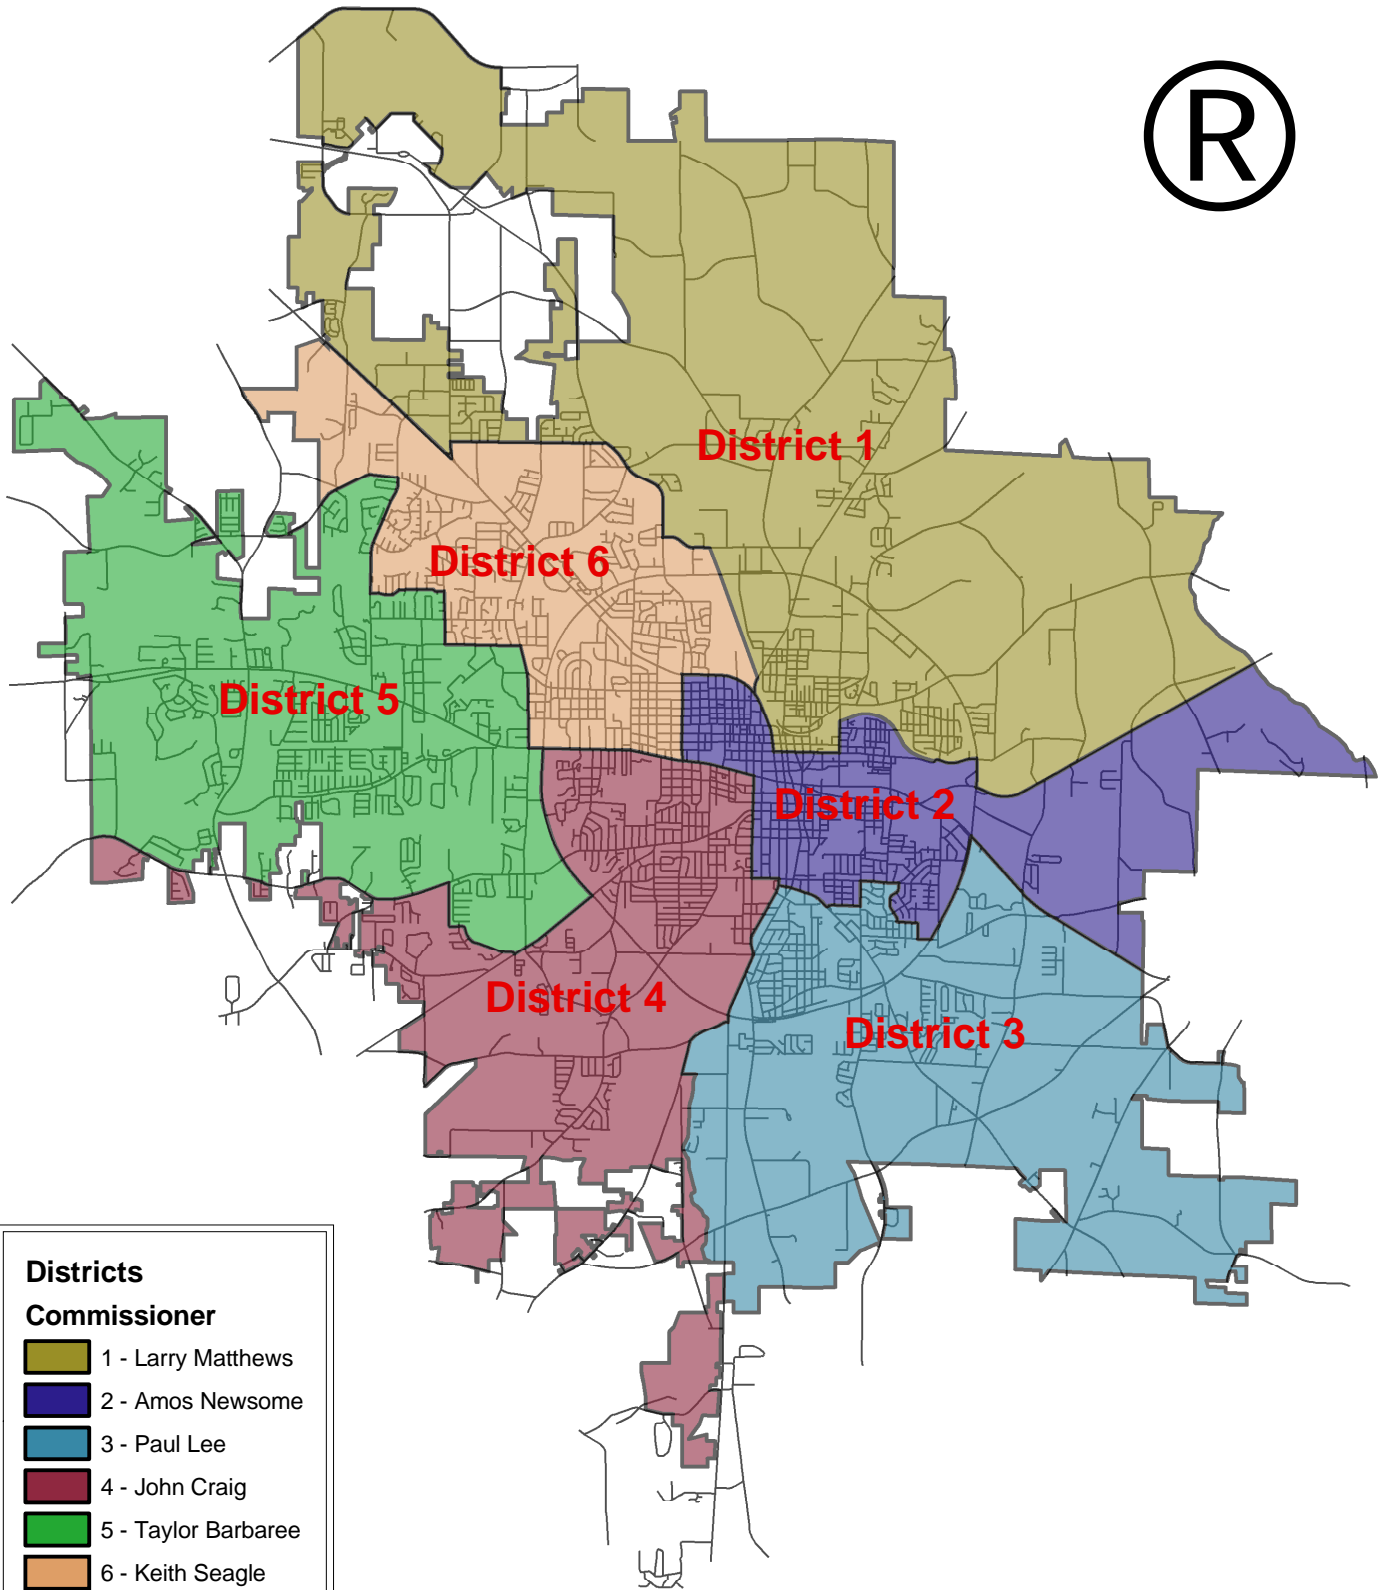

City of Dothan

Commission Districts

Districts	
Commissioner	
	1 - Larry Matthews
	2 - Amos Newsome
	3 - Paul Lee
	4 - John Craig
	5 - Taylor Barbaree
	6 - Keith Seagle